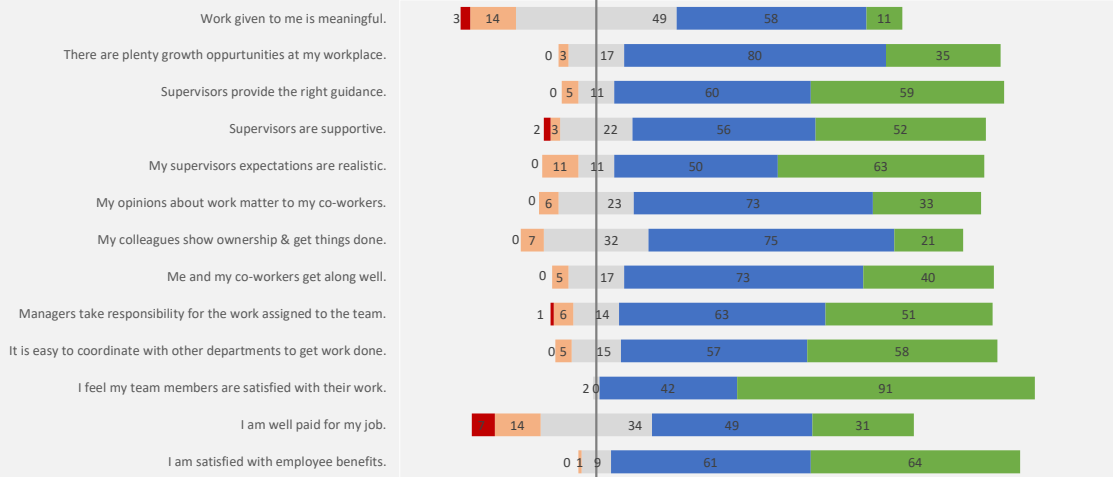

Positive Questions' Distribution