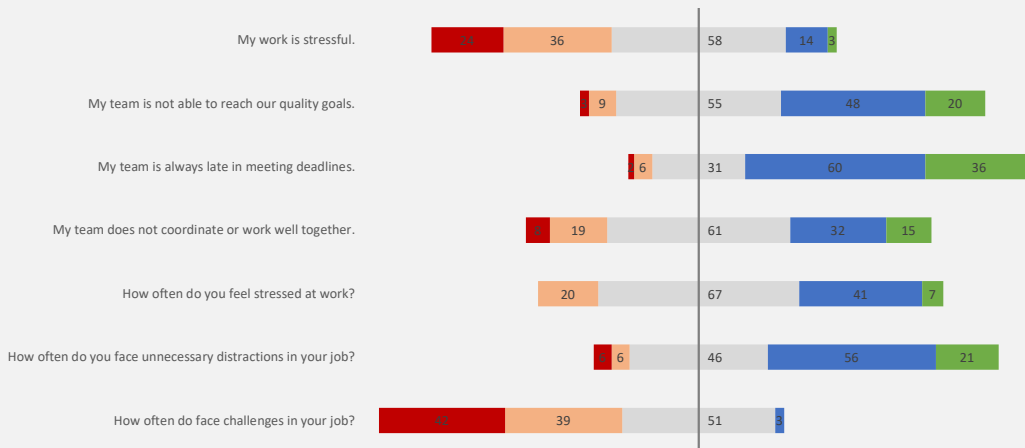

Department Wise Satisfaction Score

Experience Wise Satisfaction Score

Negative Questions' Distribution