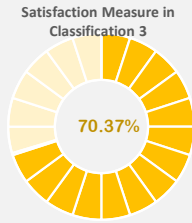

Overall Employee Satisfaction Measure