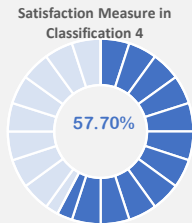

Overall Employee Satisfaction Measure