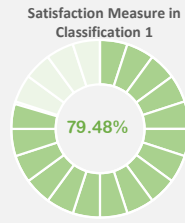

Overall Employee Satisfaction Measure