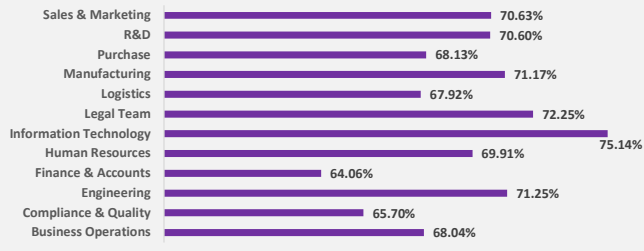

Employee Satisfaction Survey

Areas with lowest Satisfaction Percentage

Overall Employee Satisfaction Measure

Positive Questions' Distribution

Legend: Never (Red), Rarely (Orange), Sometimes (Grey), Usually (Blue), Always (Green)

Negative Questions' Distribution

Legend: Always (Red), Usually (Orange), Sometimes (Grey), Rarely (Blue), Never (Green)

Department Wise Satisfaction Score

Experience Wise Satisfaction Score