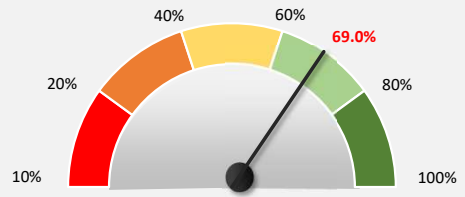

Overall Employee Satisfaction Measure