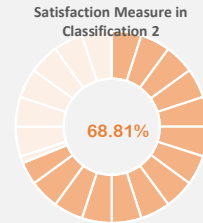

Overall Employee Satisfaction Measure